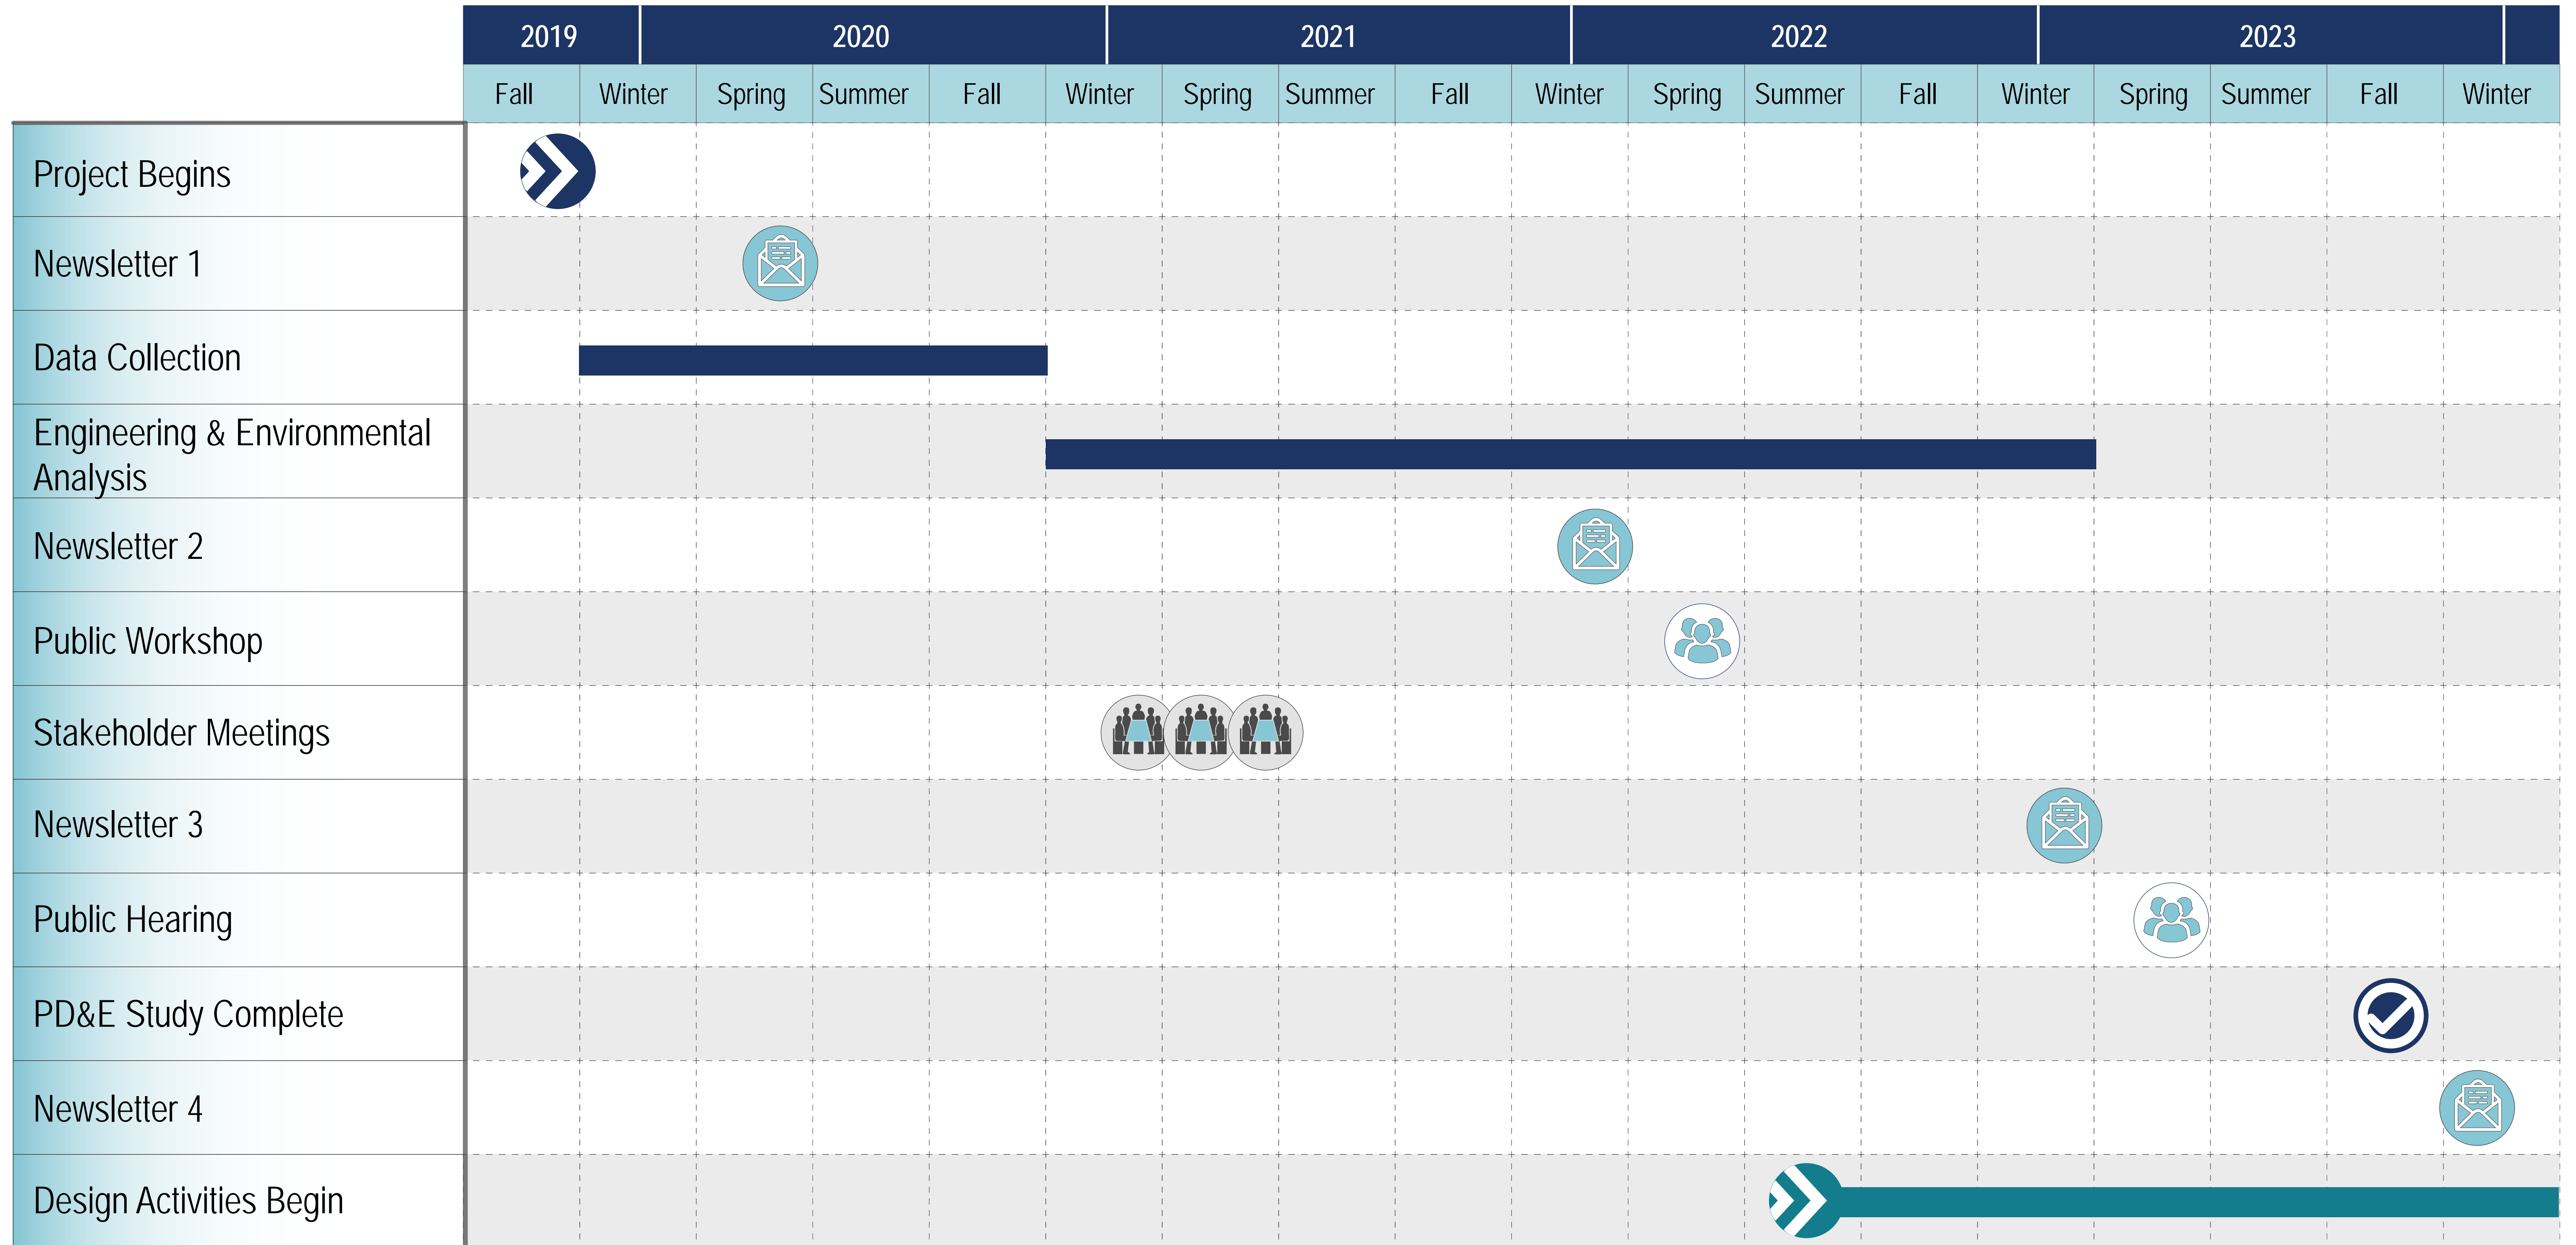

Little Ringling (SR 789)

FROM BIRD KEY DRIVE TO SARASOTA HARBOR WEST | SARASOTA, FLORIDA
PROJECT DEVELOPMENT & ENVIRONMENT (PD&E) STUDY

SCHEDULE

Financial Project ID: 436680-1-22-01 & 436680-1-32-01

Key

Begin Study

End Study

Newsletter Mailed

Stakeholder Meetings

Public Meetings

Begin Design

Preliminary Subject to Change