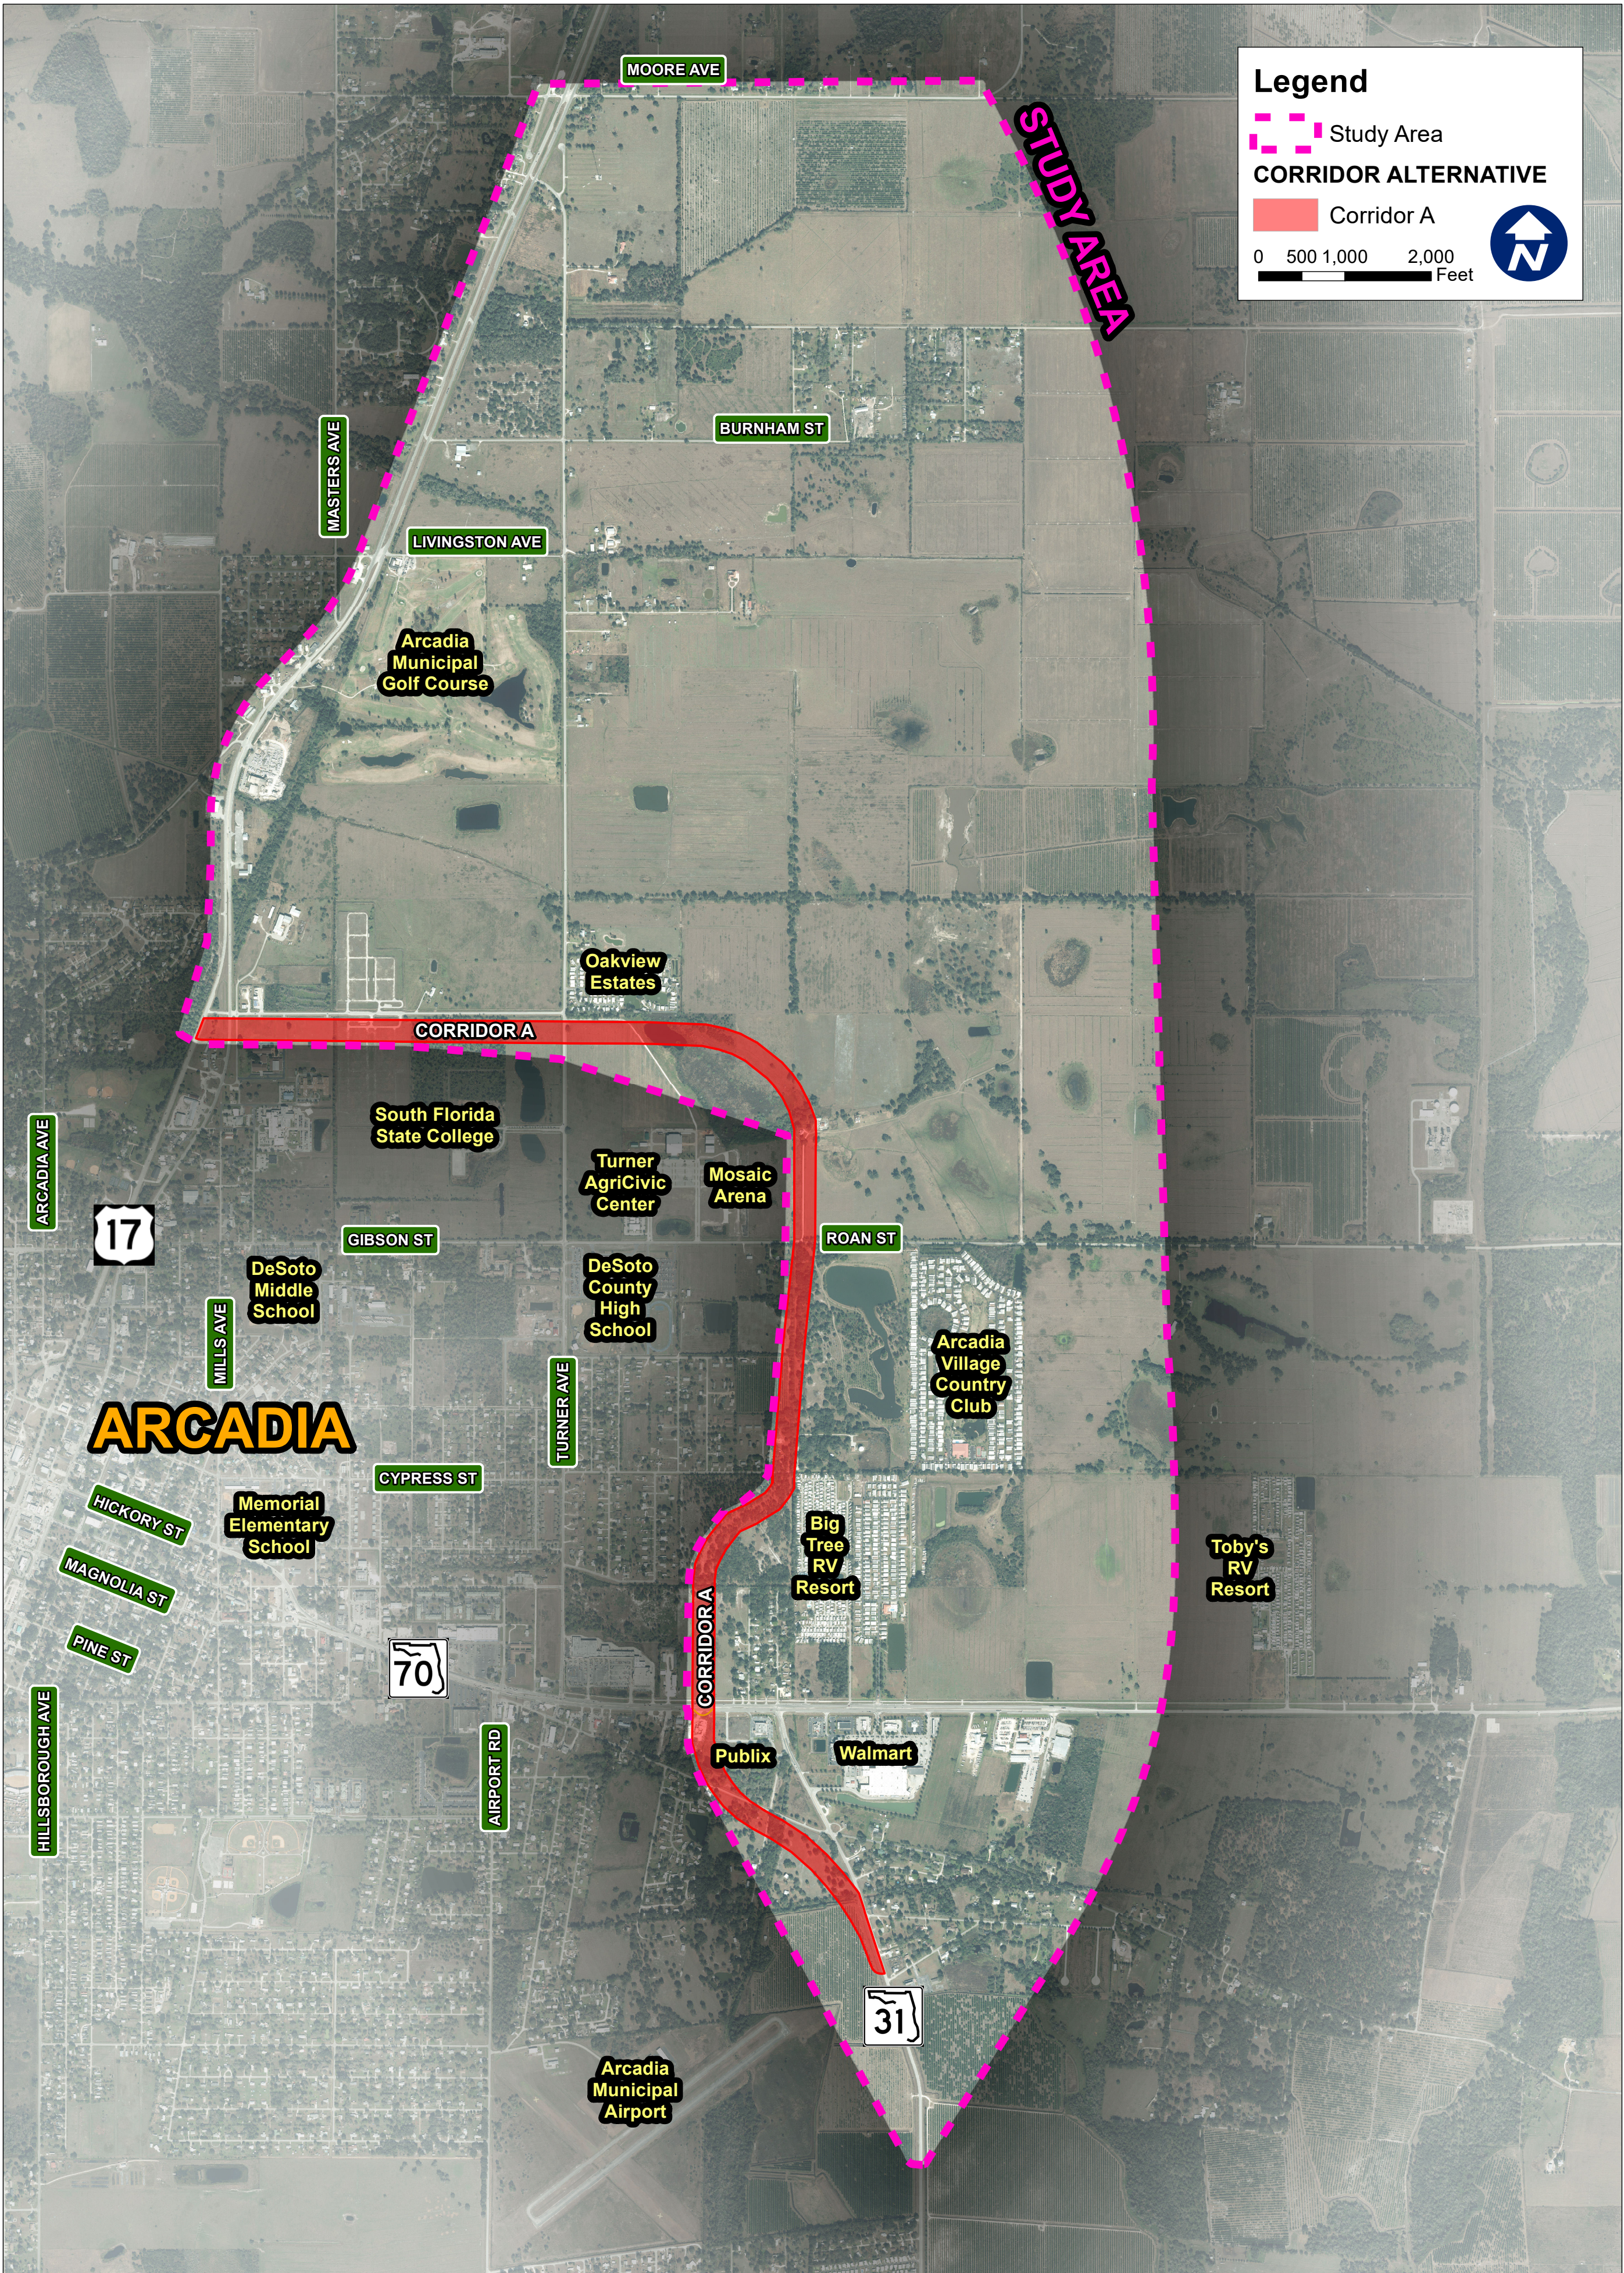

# SR 31 EXTENSION - From SR 70 to US 17

DeSoto County, Florida  
FPID No.: 4312981201

CORRIDOR A

**Legend**

- Study Area
- CORRIDOR ALTERNATIVE**
- Corridor A

0 500 1,000 2,000 Feet

**STUDY AREA**

MOORE AVE

MASTERS AVE

BURNHAM ST

LIVINGSTON AVE

Arcadia Municipal Golf Course

Oakview Estates

CORRIDORA

South Florida State College

Turner AgriCivic Center

**ARCADIA**

MILLS AVE

TURNER AVE

CYPRESS ST

Memorial Elementary School

Big Tree RV Resort

Toby's RV Resort

HICKORY ST

MAGNOLIA ST

PINE ST

70

CORRIDORA

Publix

Walmart

HILLSBOROUGH AVE

AIRPORT RD