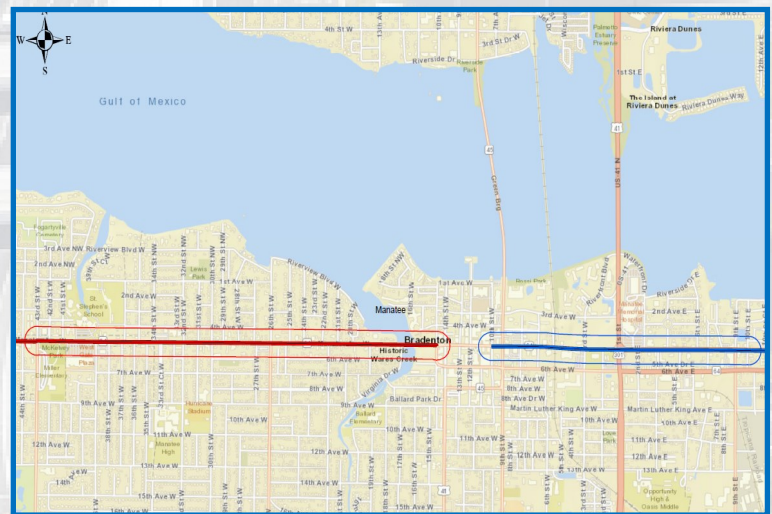

PROJECT IMPROVEMENTS

- Resurfacing
- Milling
- Widening
- Base work, curb, gutter, sidewalk
- Drainage improvements
- Updating signage and markings
- Lighting
- Bridge expansion joints

PROJECT SCHEDULE

- Construction starts summer 2023
- Expected completion is spring 2024
- Expect overnight lane closures from 10 p.m. to 6 a.m.
- Expect temporary lane closures when work requires.
- Expect noise and light from construction equipment.
- **Estimated cost:** $10.9 million

CONTACT US

Barbara Catlin
Community Outreach Manager
Cell/Text (941) 302-5048
Barbara.catlin@dot.state.fl.us

Adam Rose
Communications Specialist
(863) 519-2774
Adam.Rose@dot.state.fl.us

JOIN US ON THE WEB

www.SWFLroads.com | twitter.com/MyFDOT_SWFL | facebook.com/MyFDOTSWFL | instagram.com/myfdot_swfl