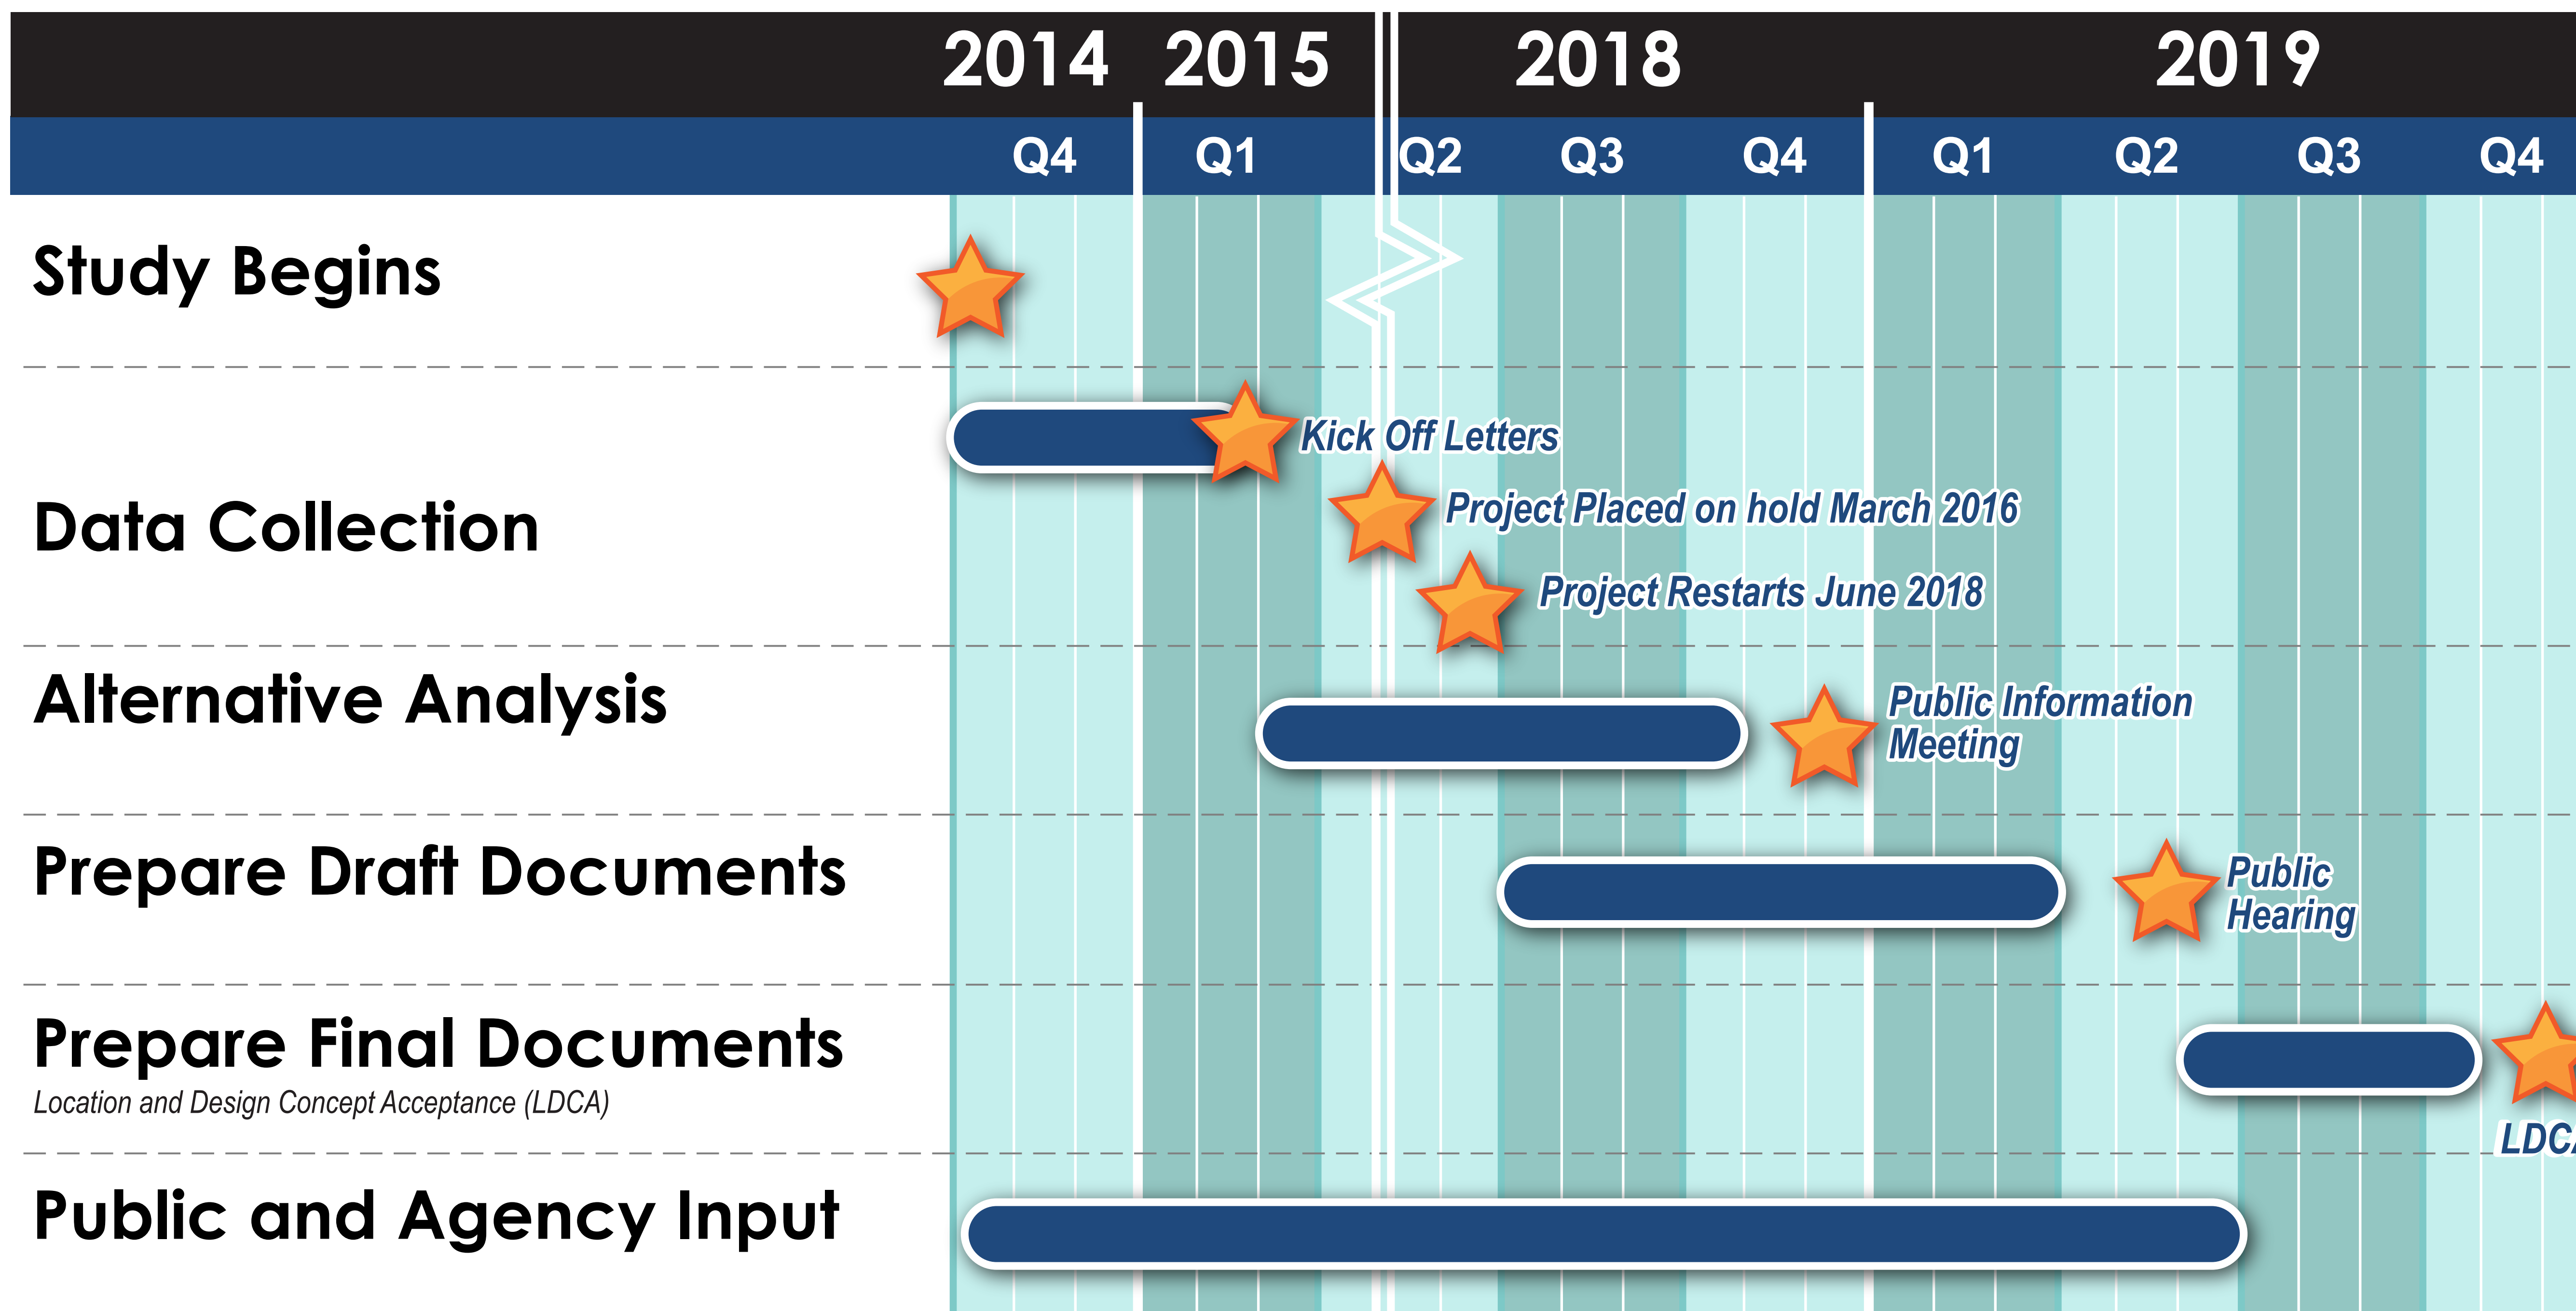

PROJECT SCHEDULE

This project schedule is intended to provide information on key milestones. The dates are subject to change.