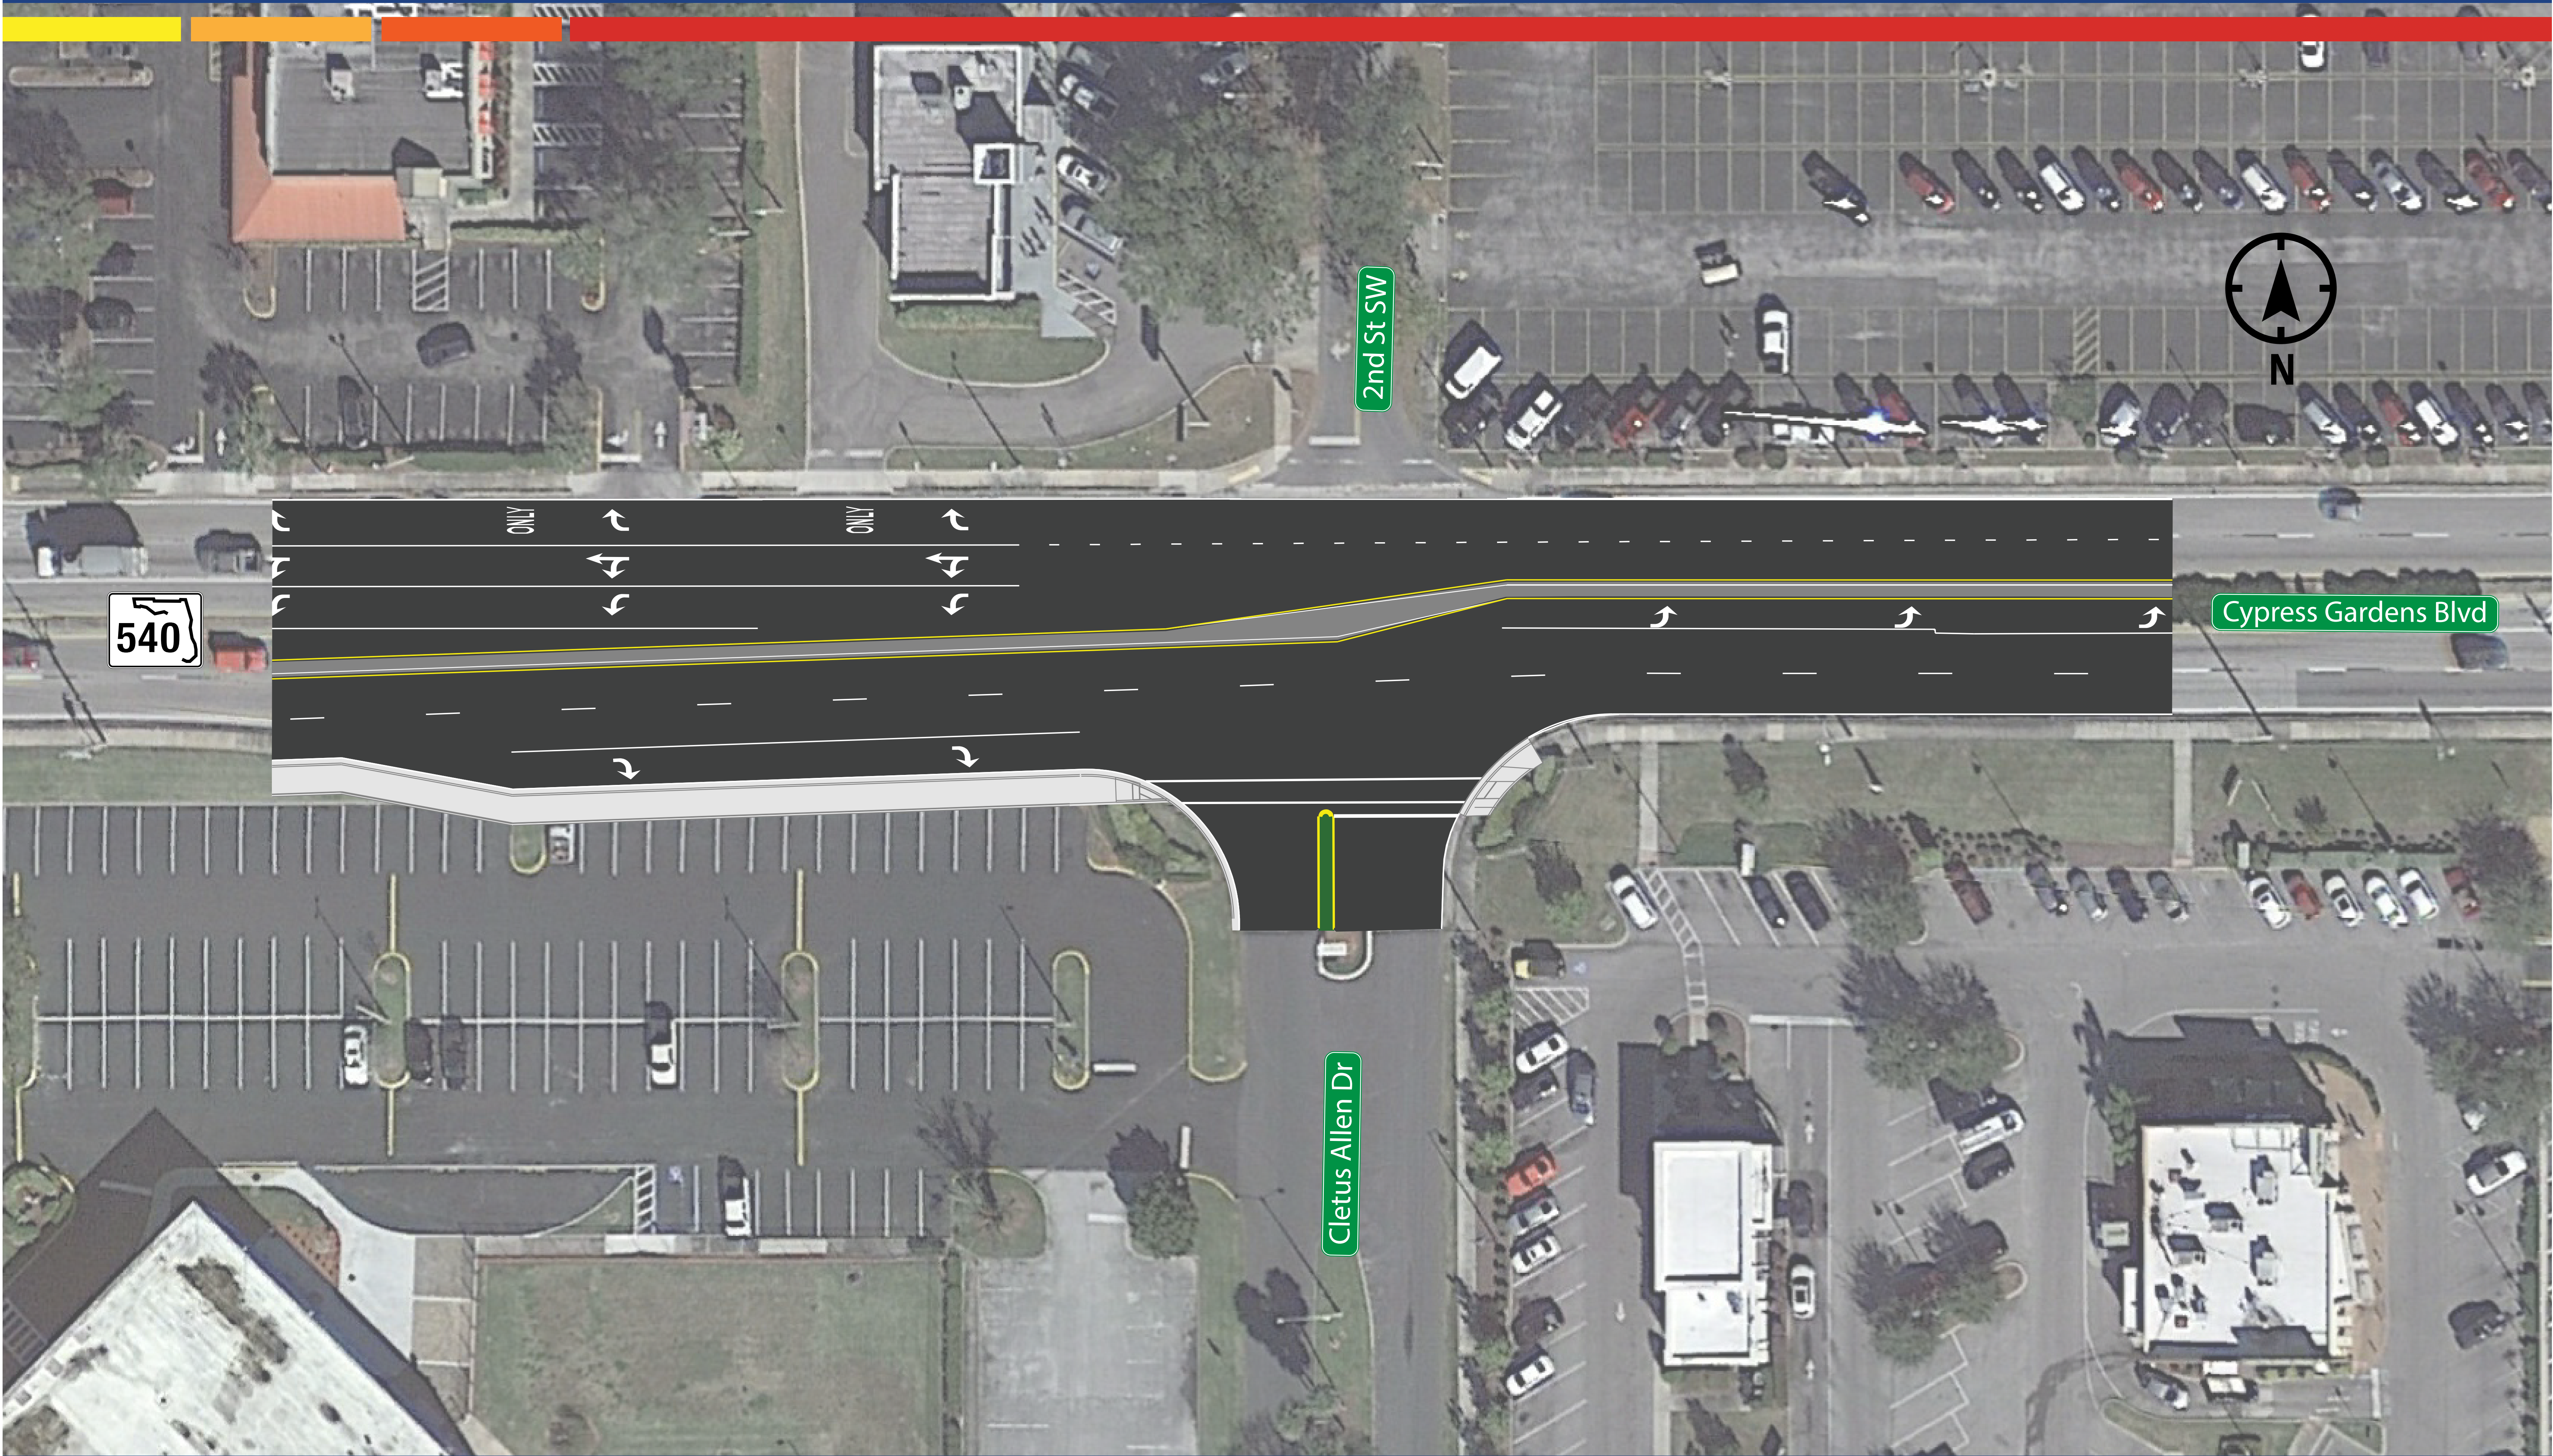

# SR 540 (Cypress Gardens Boulevard) Signing and Pavement Marking

Financial Project Identification (FPID) Number: 444050-1-52-01  
Financial Project Identification (FPID) Number: 444050-1-52-02

2nd St SW