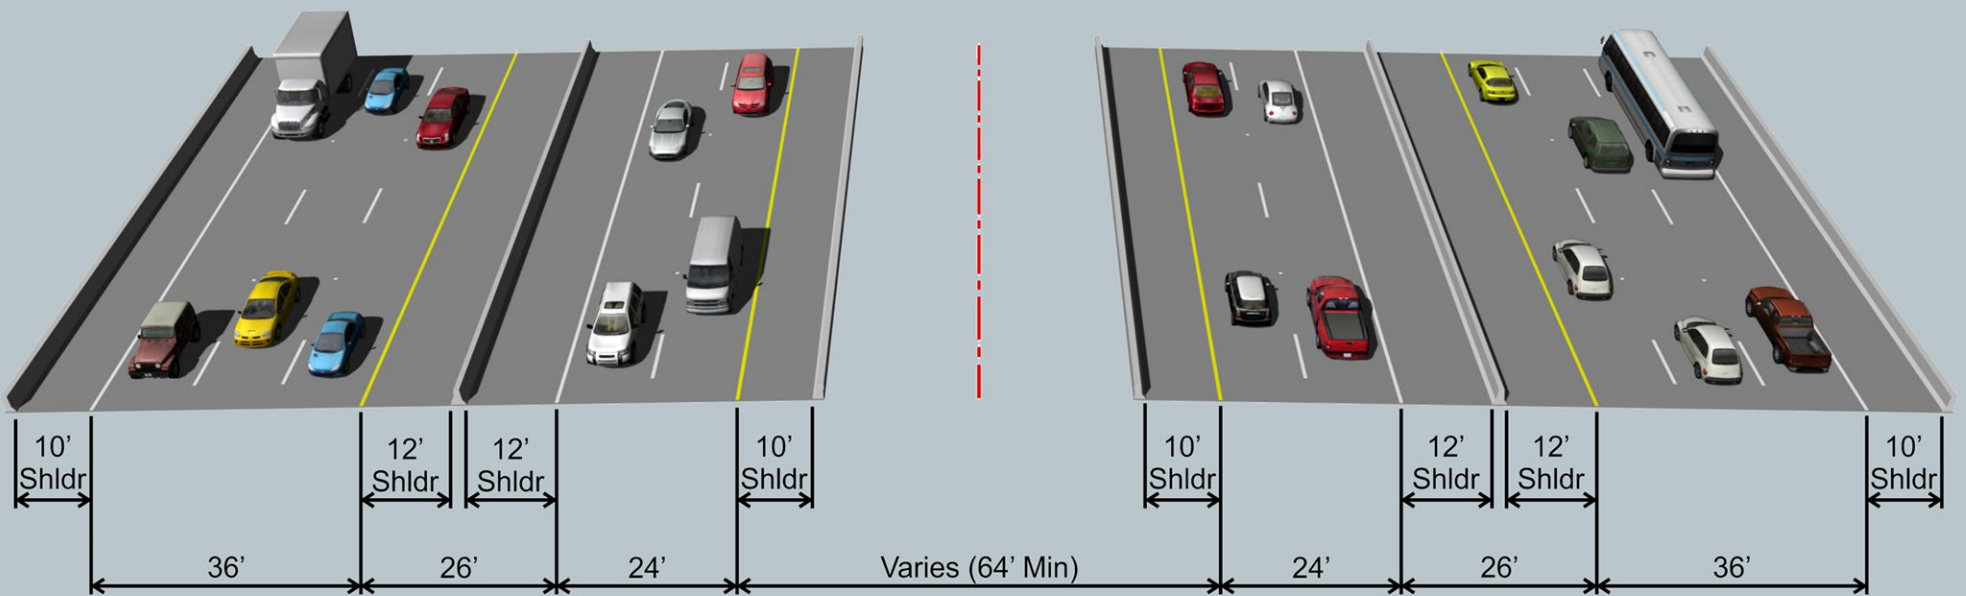

INTERSTATE 75

FROM SOUTH OF BEE RIDGE ROAD TO SOUTH OF FRUITVILLE ROAD

EXISTING

PROJECT

ULTIMATE