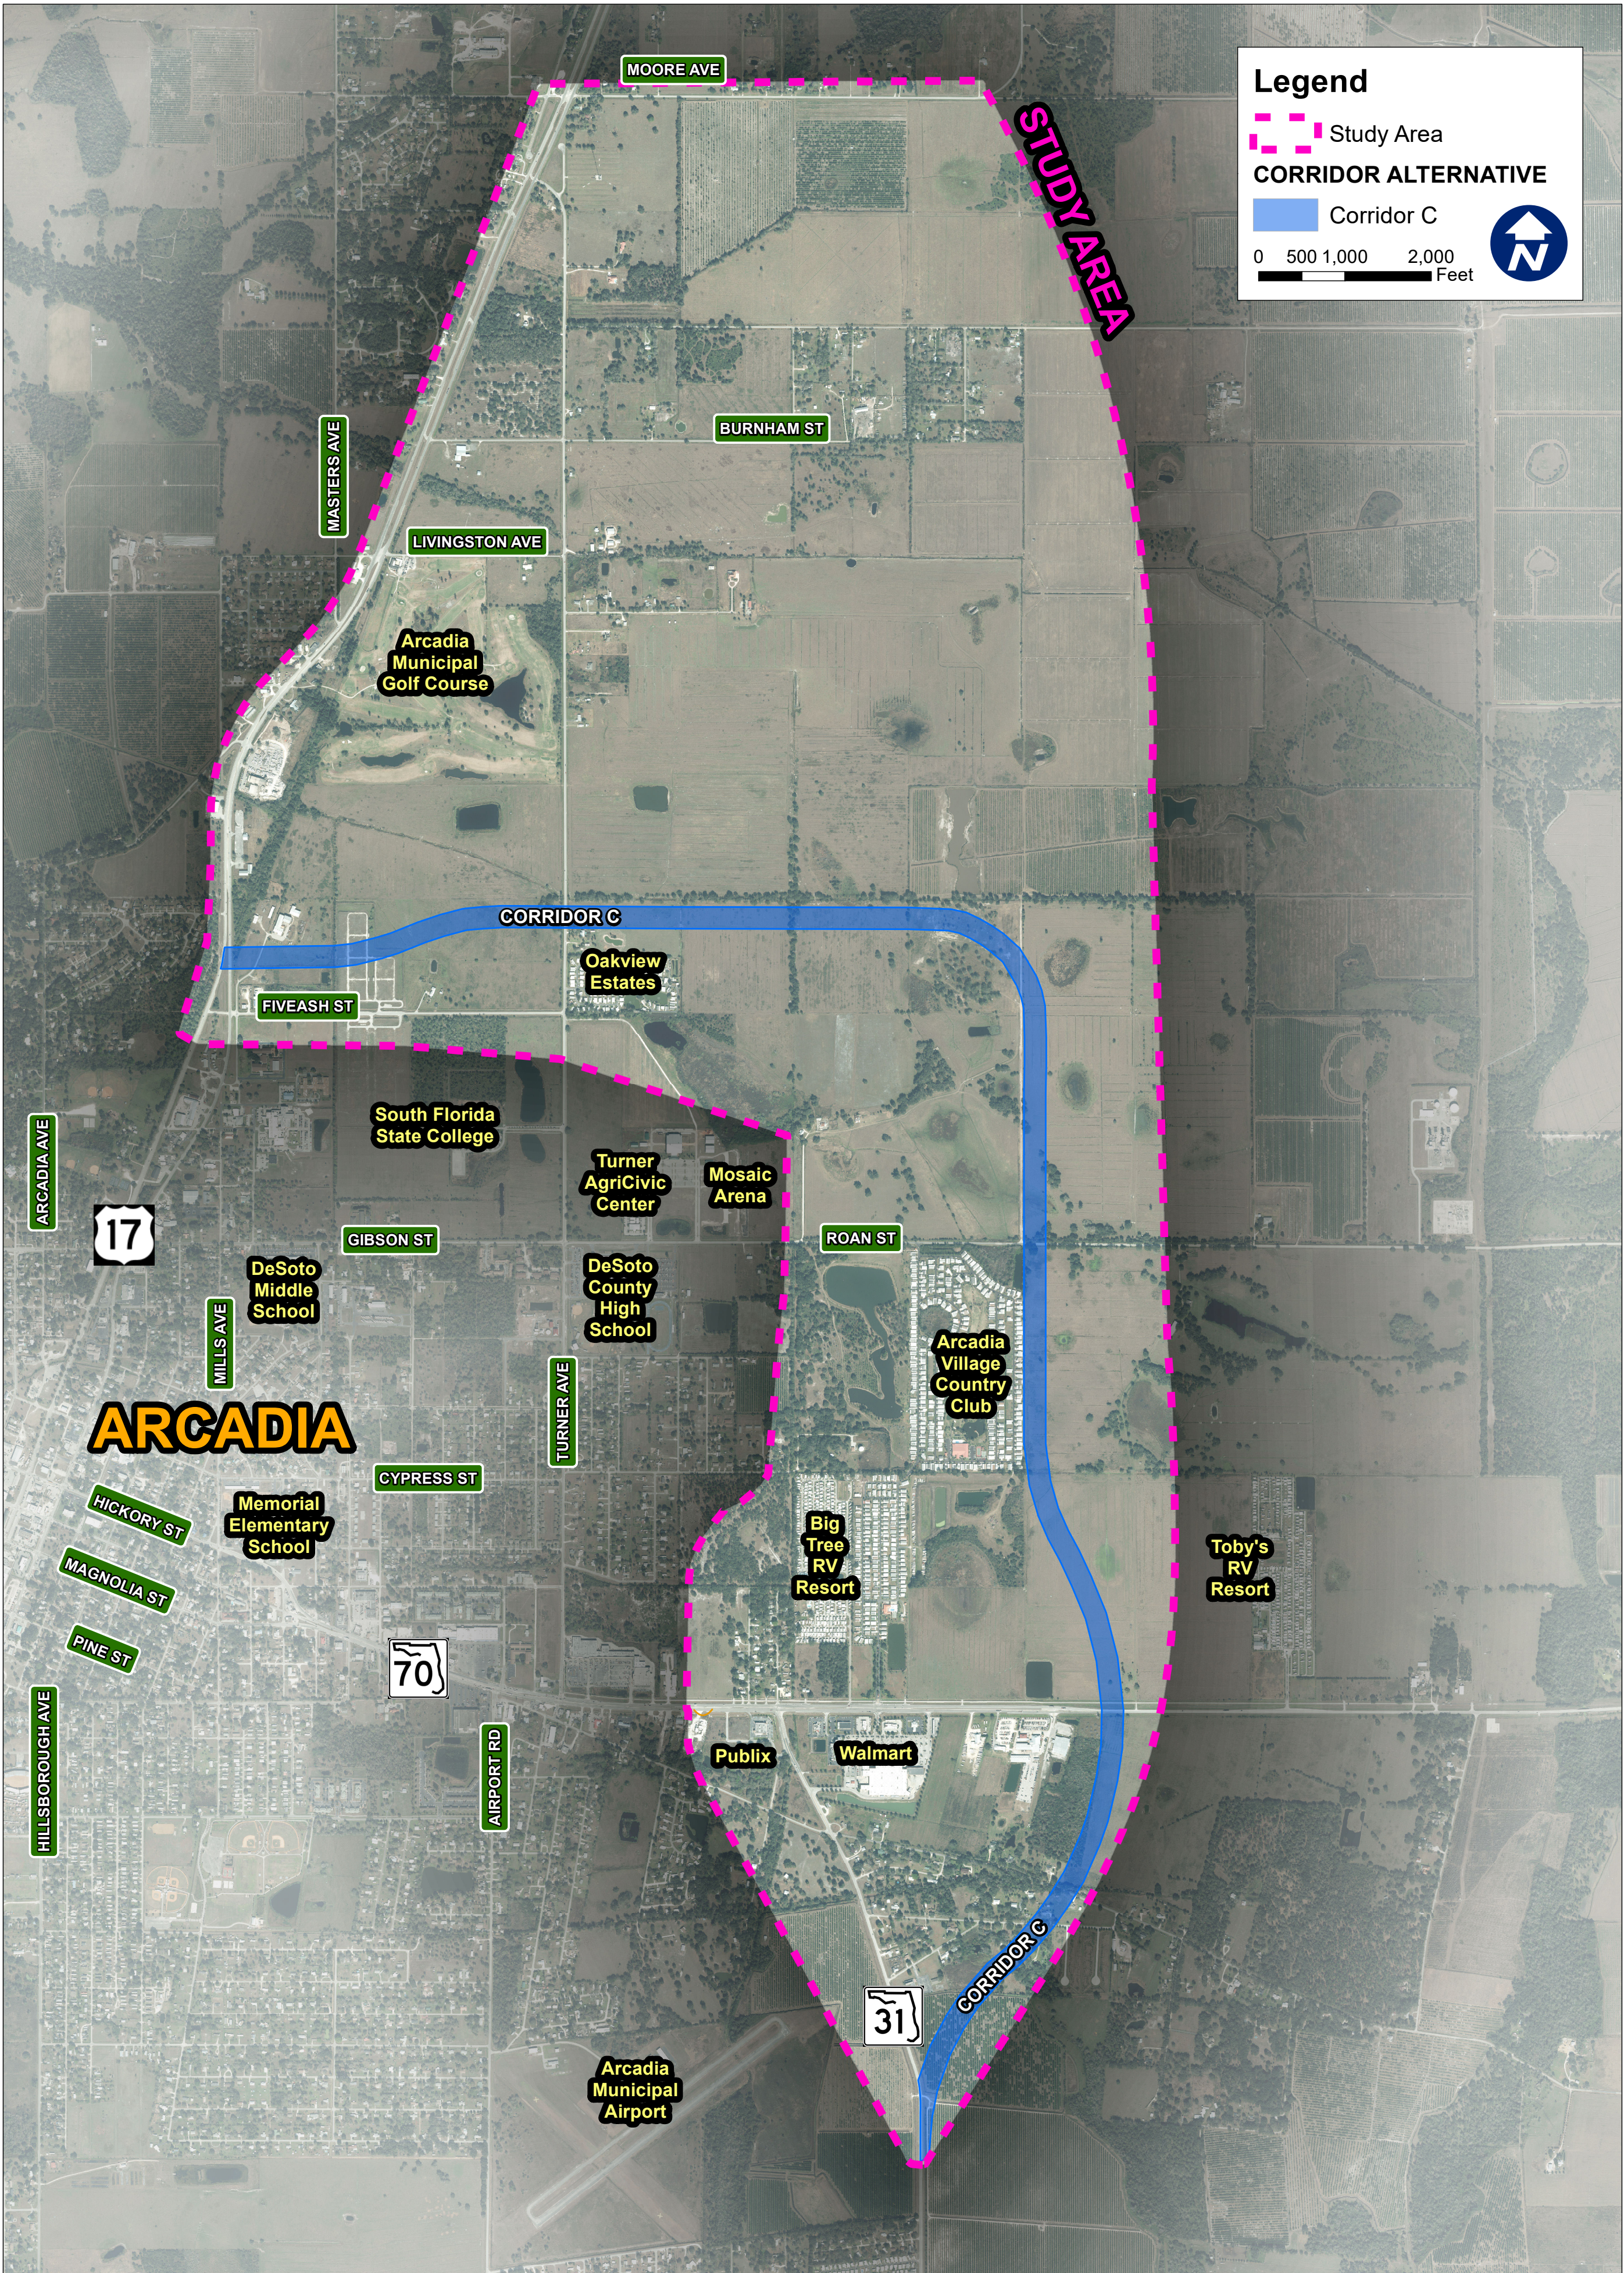

SR 31 EXTENSION - From SR 70 to US 17

DeSoto County, Florida
FPID No.: 4312981201

CORRIDOR C

Legend

- Study Area
- CORRIDOR ALTERNATIVE**
- Corridor C

0 500 1,000 2,000 Feet

STUDY AREA

CORRIDOR C

CORRIDOR C

ARCADIA

MOORE AVE

BURNHAM ST

LIVINGSTON AVE

MASTERS AVE

FIVEASH ST

ARCADIA AVE

South Florida State College

Oakview Estates

Turner AgriCivic Center

Mosaic Arena

DeSoto County High School

ROAN ST

Arcadia Village Country Club

GIBSON ST

DeSoto Middle School

MILLS AVE

TURNER AVE

CYPRESS ST

HICKORY ST

Memorial Elementary School

MAGNOLIA ST

PINE ST