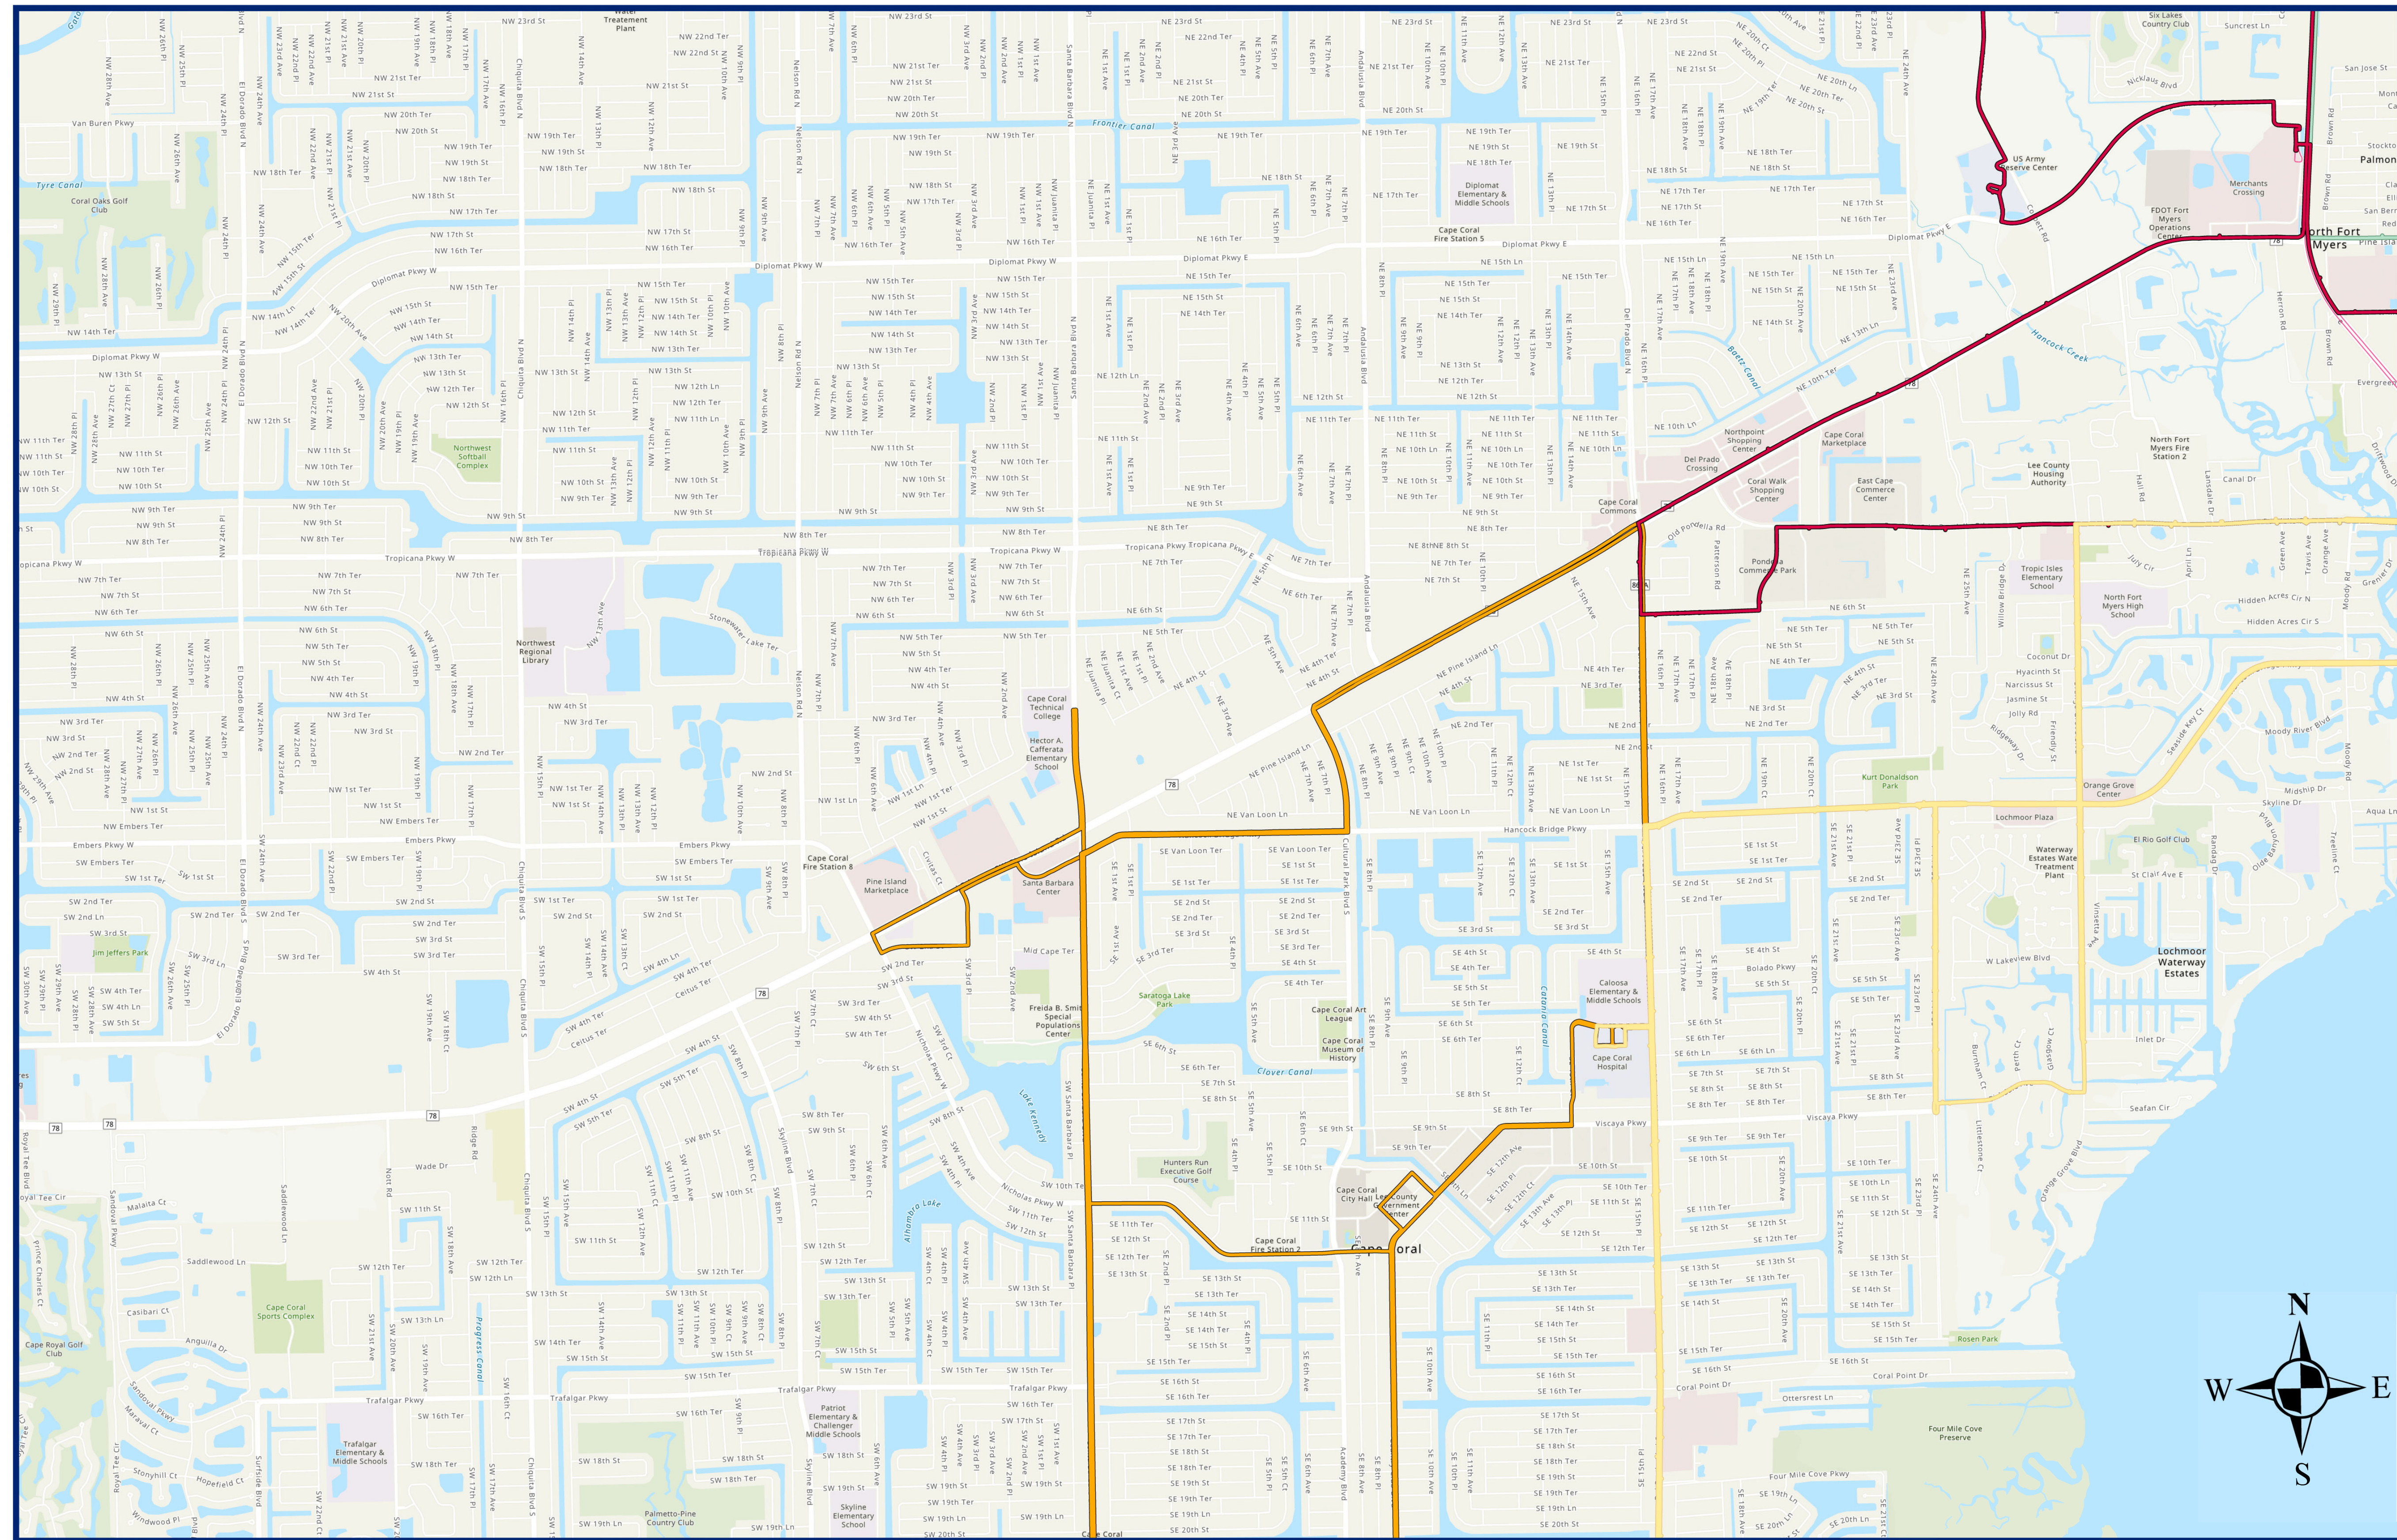

EXISTING TRANSIT NETWORK

Legend

- Route
- 140
- 40
- 590
- 595
- 70

Scale

0 0.075 0.15 0.3 0.45 0.6 Miles

SR 78 / Pine Island Road
Existing Transit Network