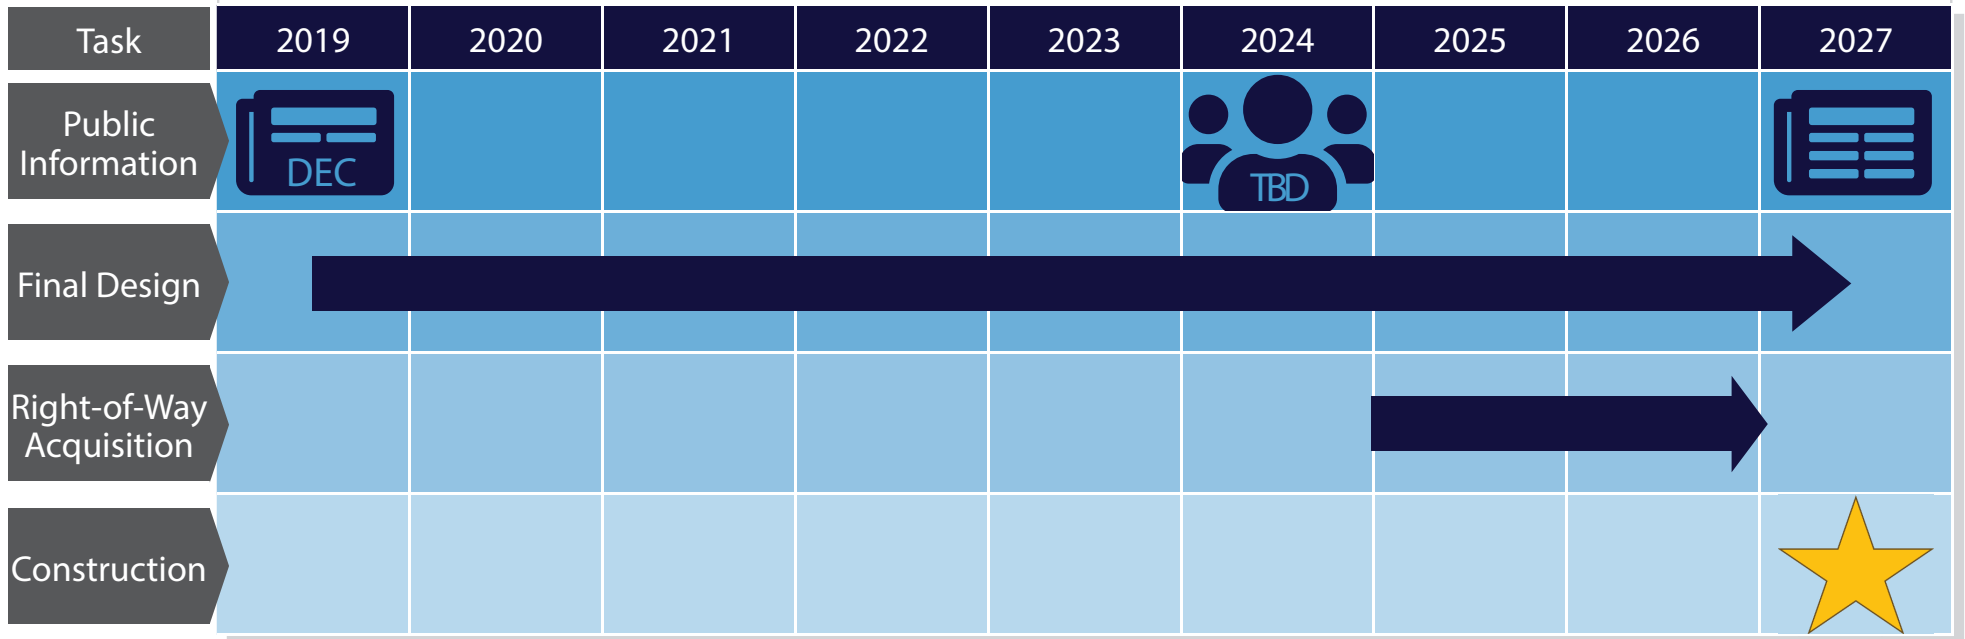

SR 29 Design Project Schedule

from South of New Market Road to S.R. 82

Key	 Newsletter  Public Meetings	This schedule is tentative and subject to change
-----	--	--