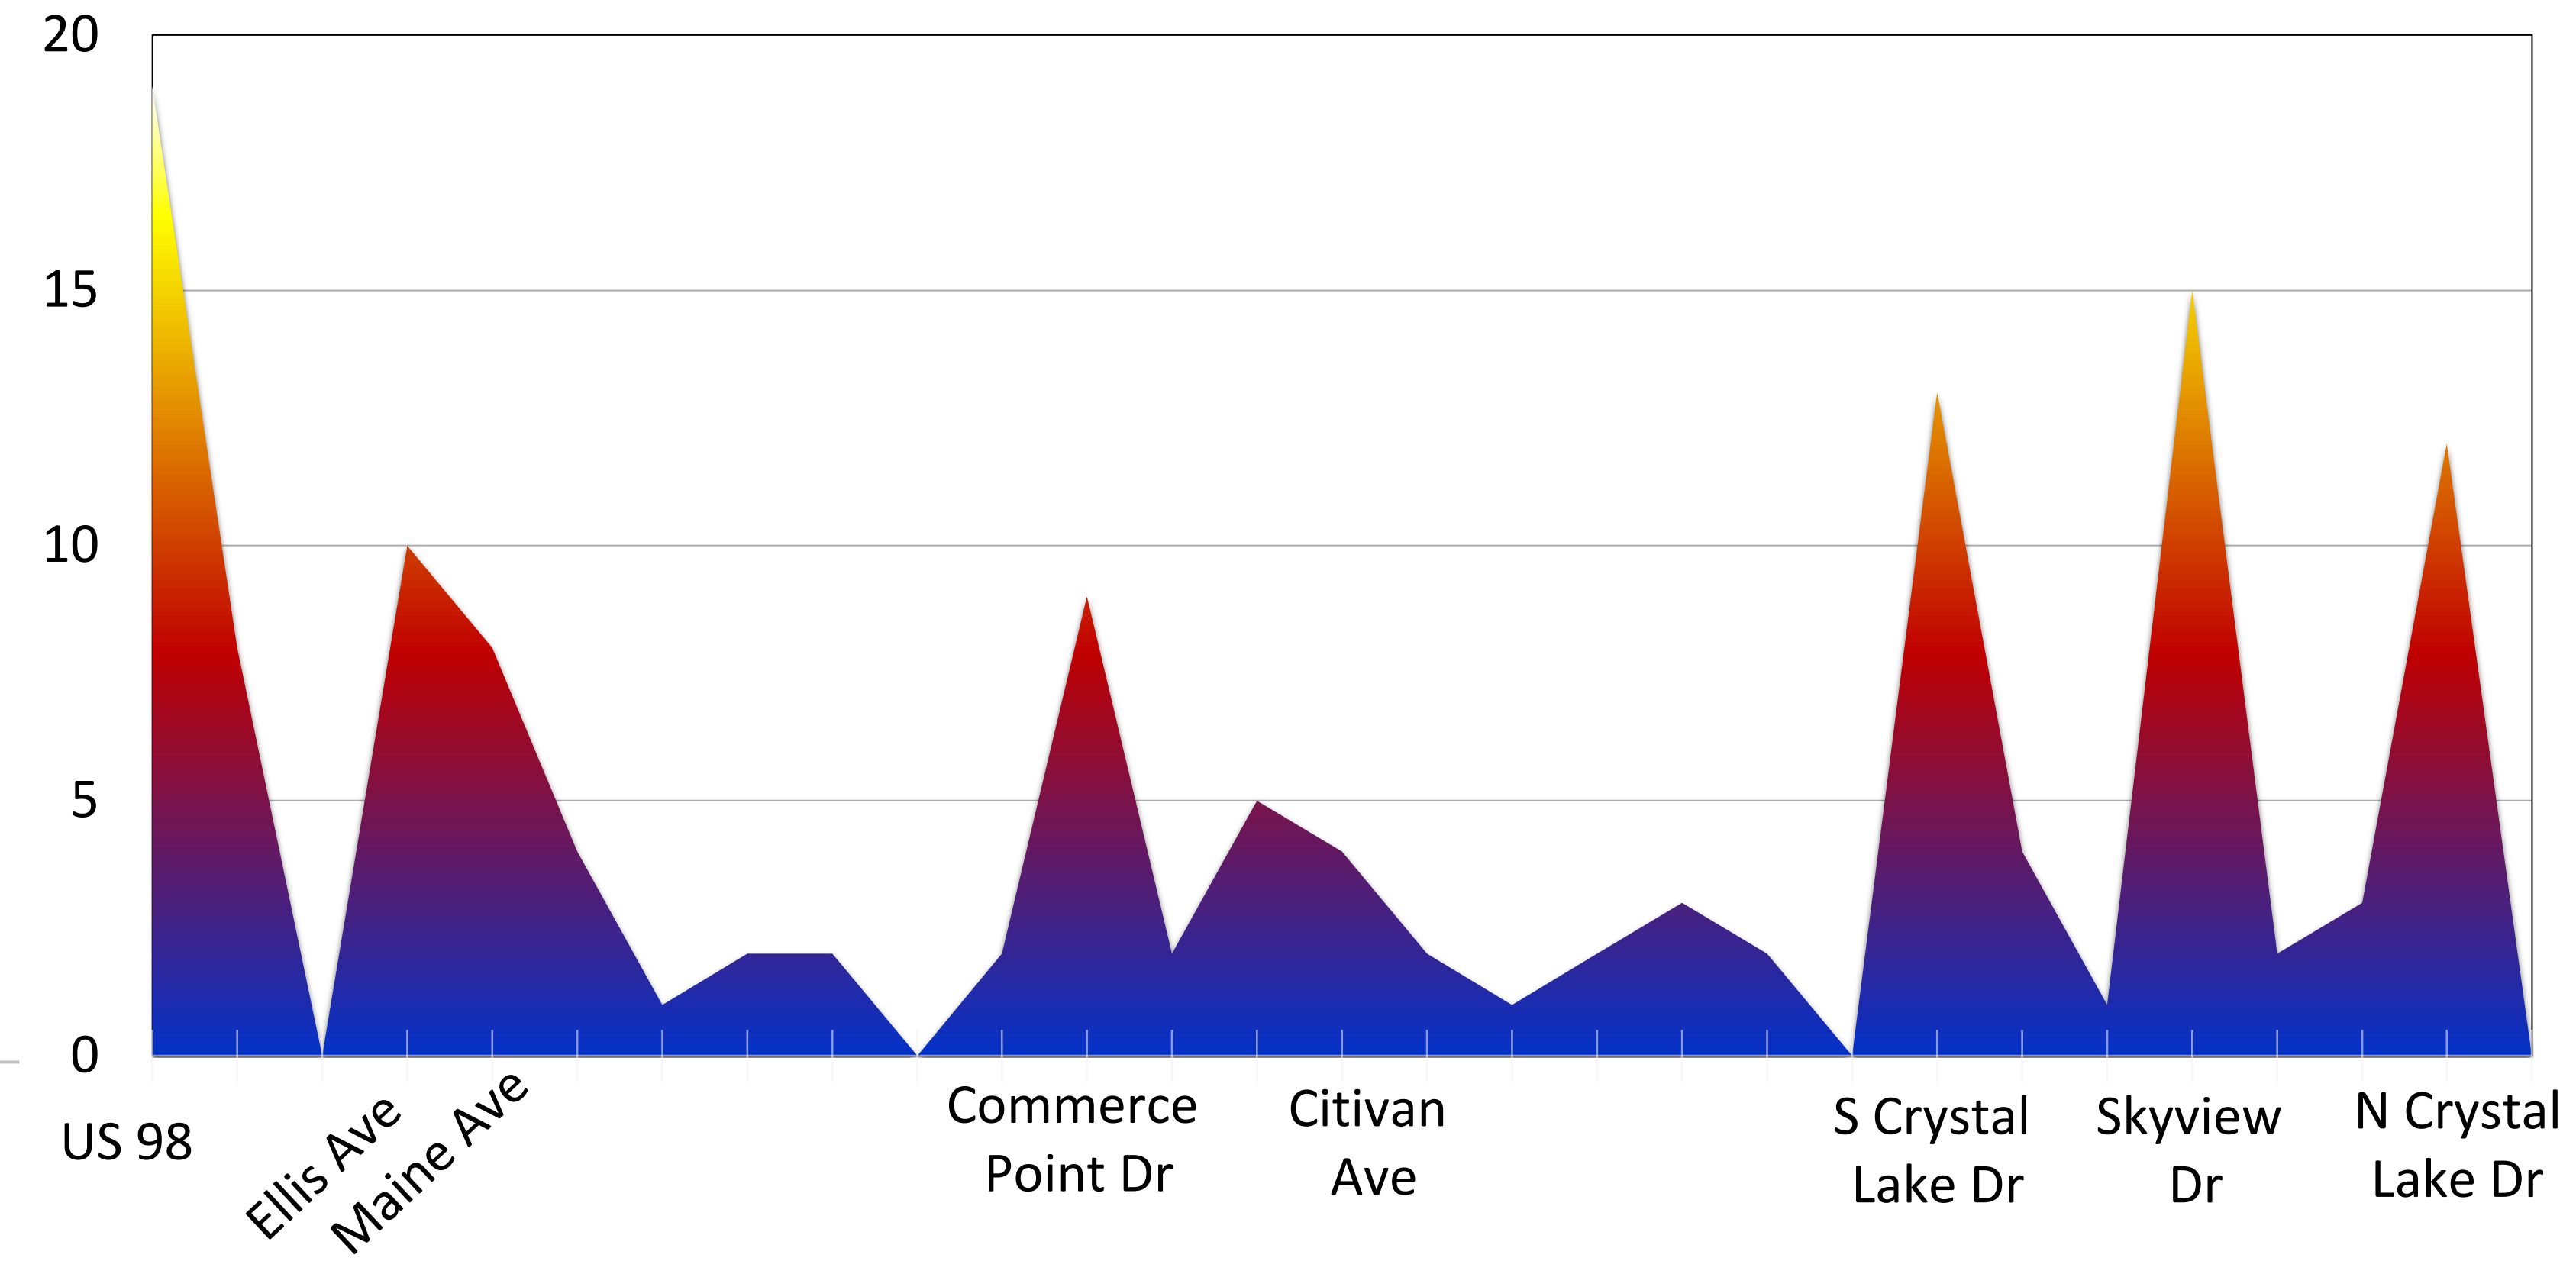

# Crash History

Public Hearing  
November 18, 2021  
FPID No.: 440274-1-22-01

Combee Road (State Road 659) PD&E Study  
from US 98 to North Crystal Lake Drive  
Polk County, FL

## CRASH HISTORY

■ Fatal ■ Injury ■ PDO ■ Total — Linear (Injury) — Linear (Total)

## CRASH LOCATIONS

■ Crashes on Combee Rd

- Total crashes have been steady
- Injury crashes have been decreasing

- Crashes clustered around signalized intersections