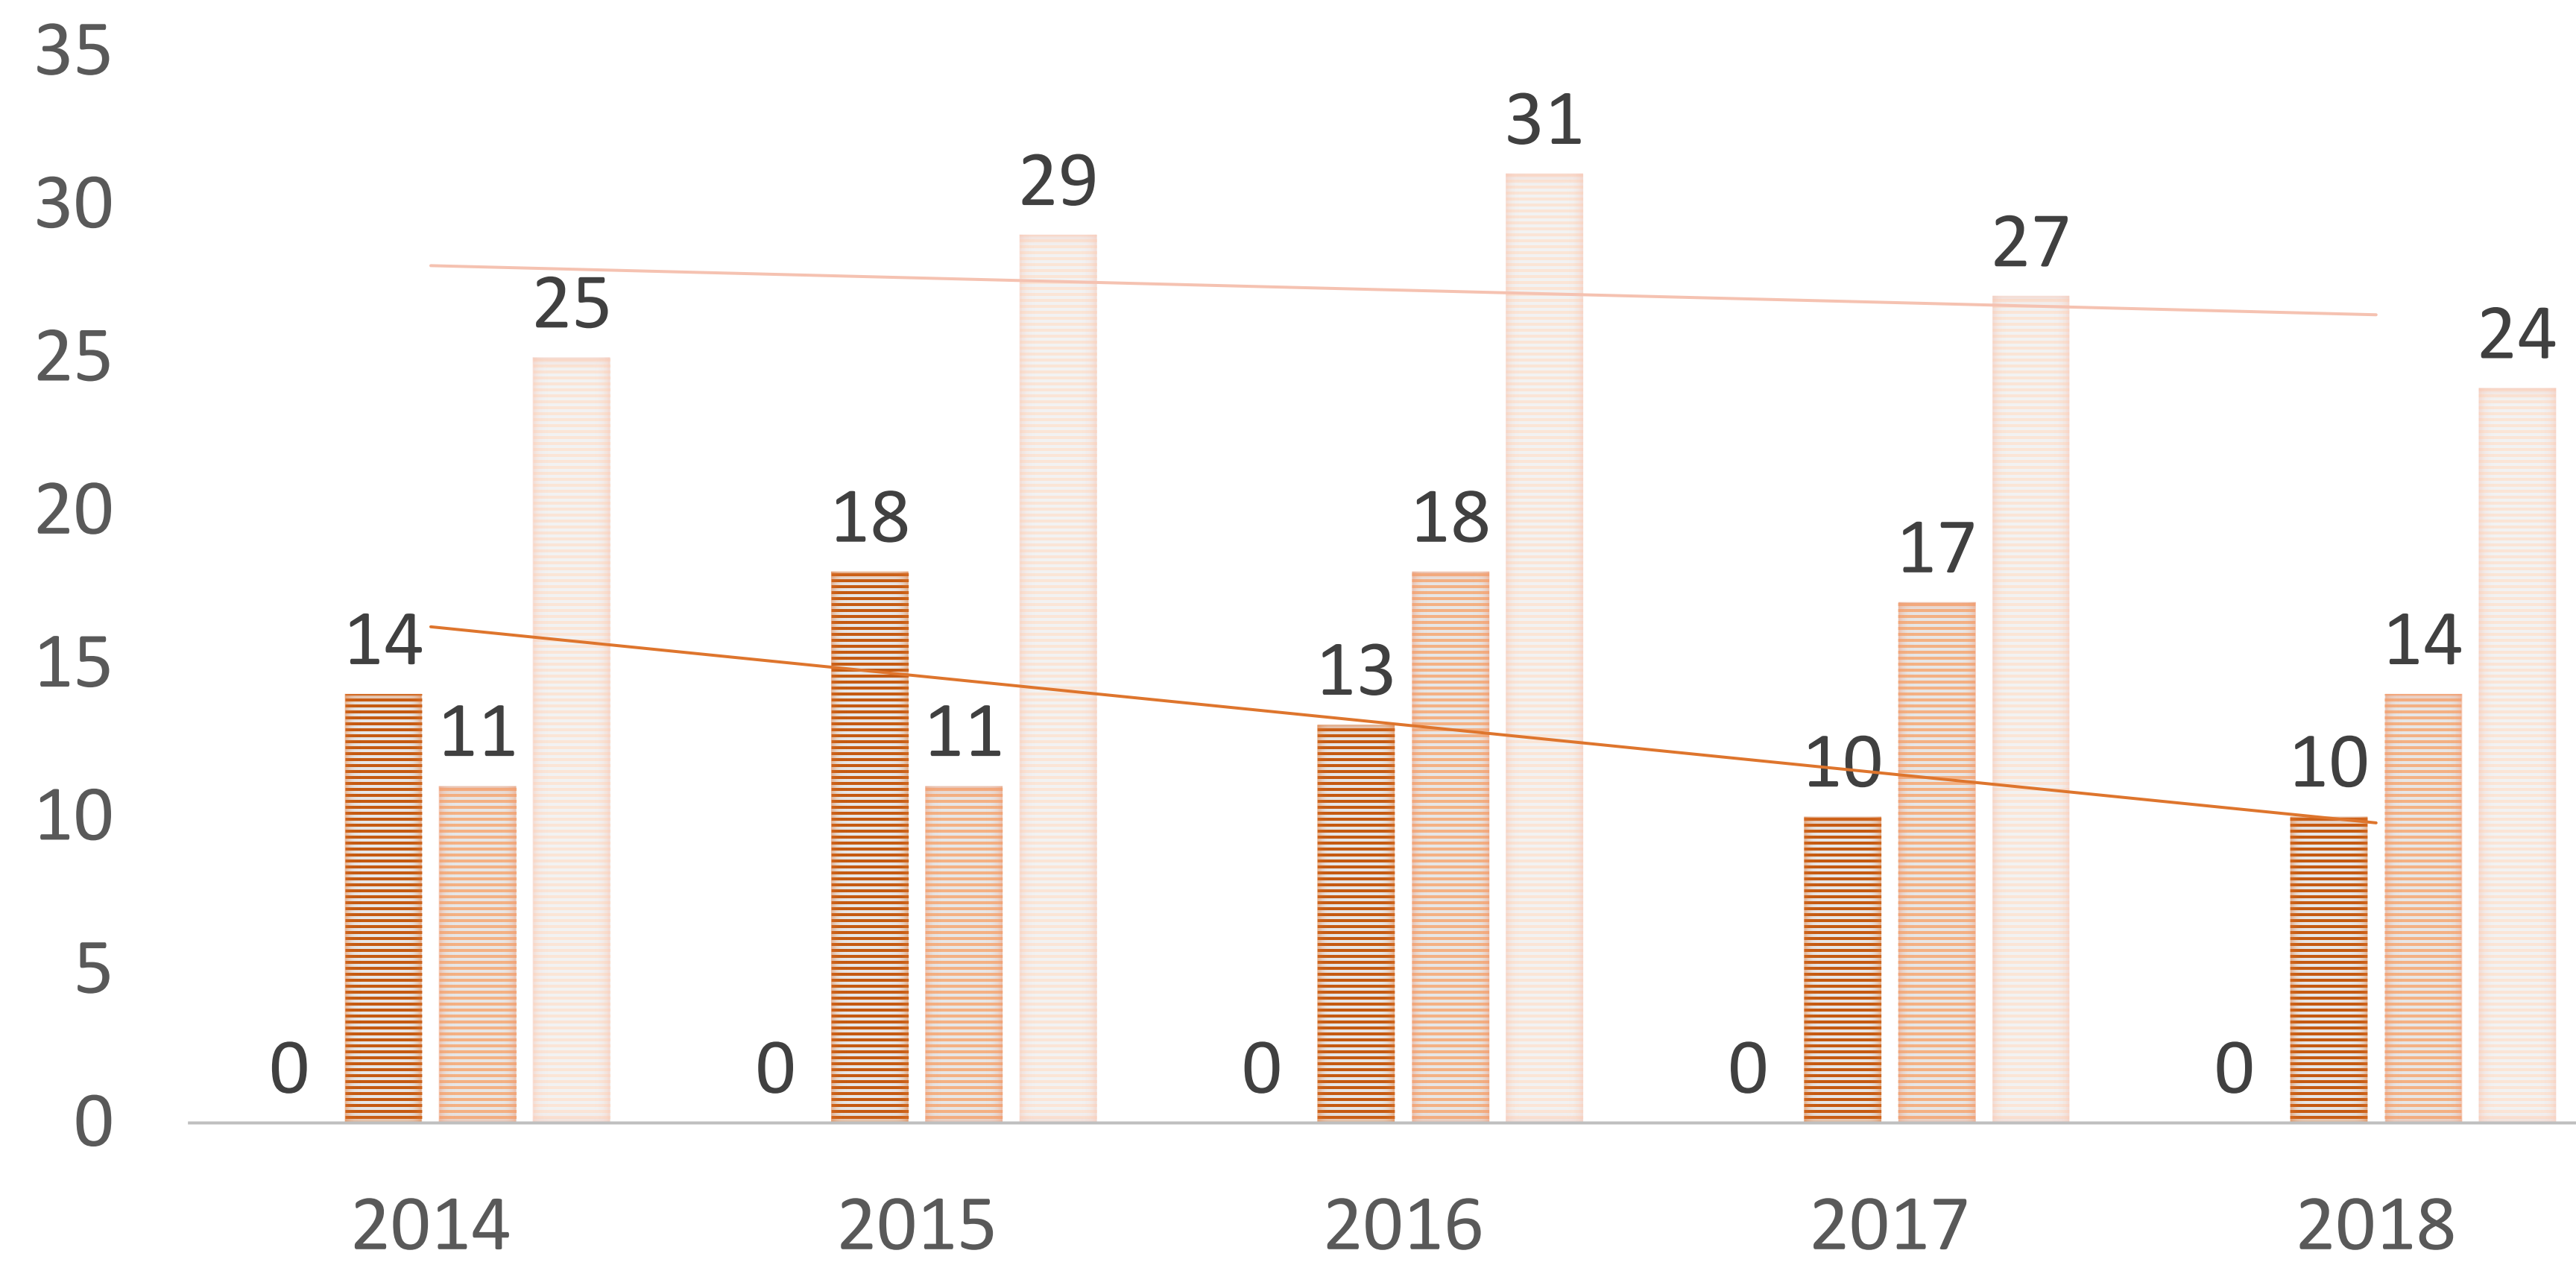

# Crash History

Public Hearing  
November 18, 2021  
FPID No.: 440274-1-22-01

Combee Road (State Road 659) PD&E Study  
from US 98 to North Crystal Lake Drive  
Polk County, FL

## CRASH HISTORY

■ Fatal ■ Injury ■ PDO ■ Total — Linear (Injury) — Linear (Total)

## CRASH LOCATIONS

■ Crashes on Combee Rd

- Total crashes have been steady
- Injury crashes have been decreasing

- Crashes clustered around signalized intersections